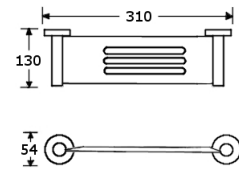

The photographs and line drawings of the products presented above are representational only. Metlam Australia Pty Ltd reserves the right to, and from time to time, make changes and improvements in design and dimensions.