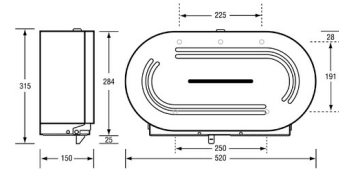

TOILET ROLL DISPENSERS

ML841DBL_DESIGNER

Double Jumbo Toilet Paper Dispenser in Designer Black

Specification

Material	#304 Stainless Steel
Finish	Designer Matte Black
Mounting	Surface Mount Concealed Fix
Features	Fitted with tumbler lock
Capacity	2 x Standard Rolls up to 108mm Wide Sheet x 300m Long
Consumable Advice	Unit holds 2 Jumbo standard Toilet Roll up to 108mm wide x 300m long
Note	Unit is supplied with 1 key
Also Available	ML841DBL : Stainless Steel